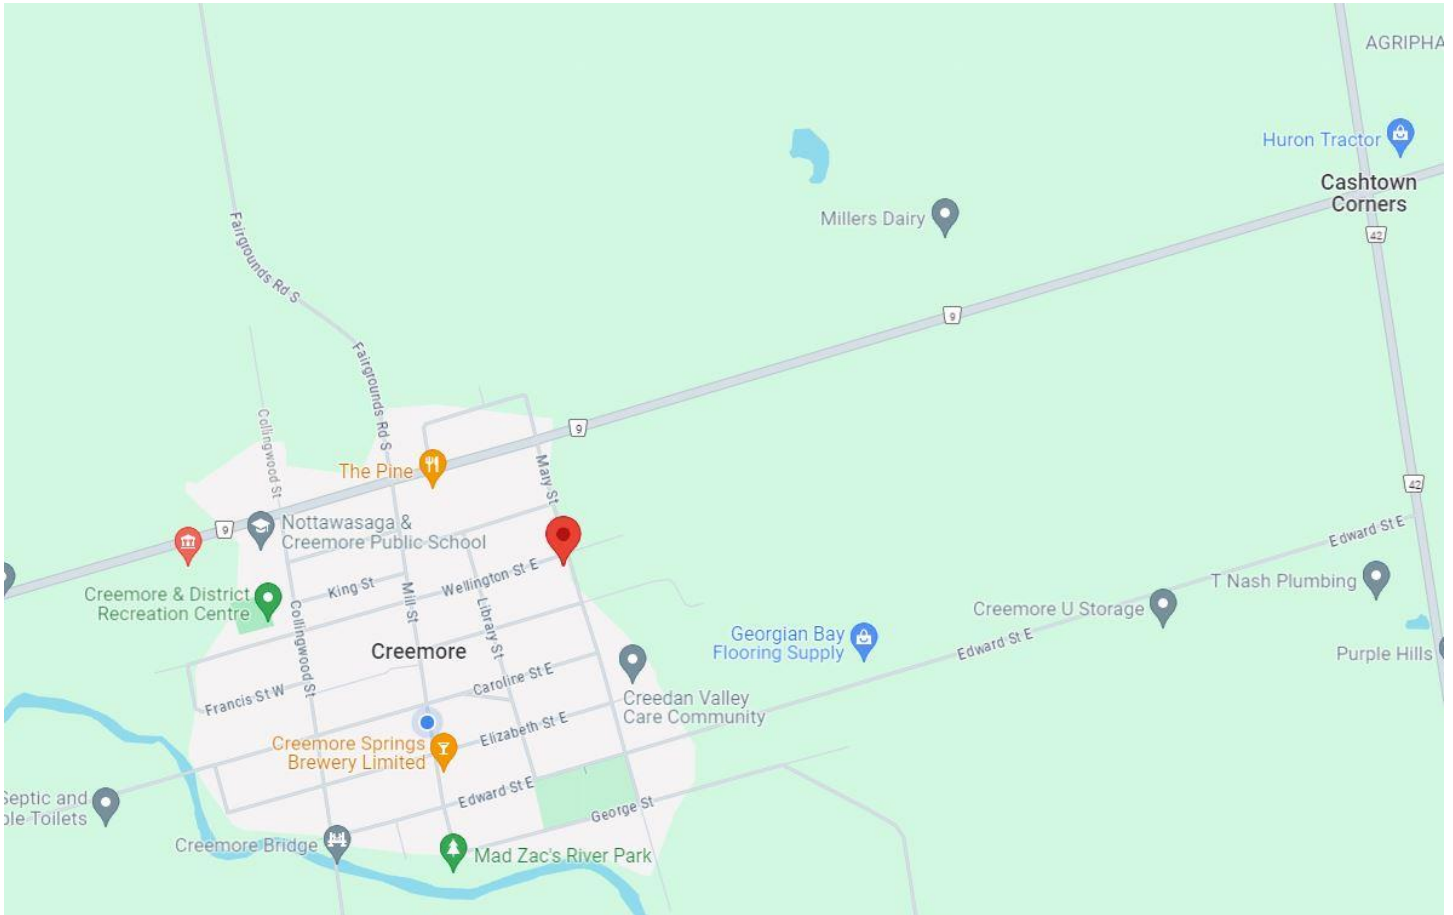

Google Map Location:

37 Wellington St E, Creemore

On SW corner of Wellington St and Mary St. Access via
County Rd 9 OR George St